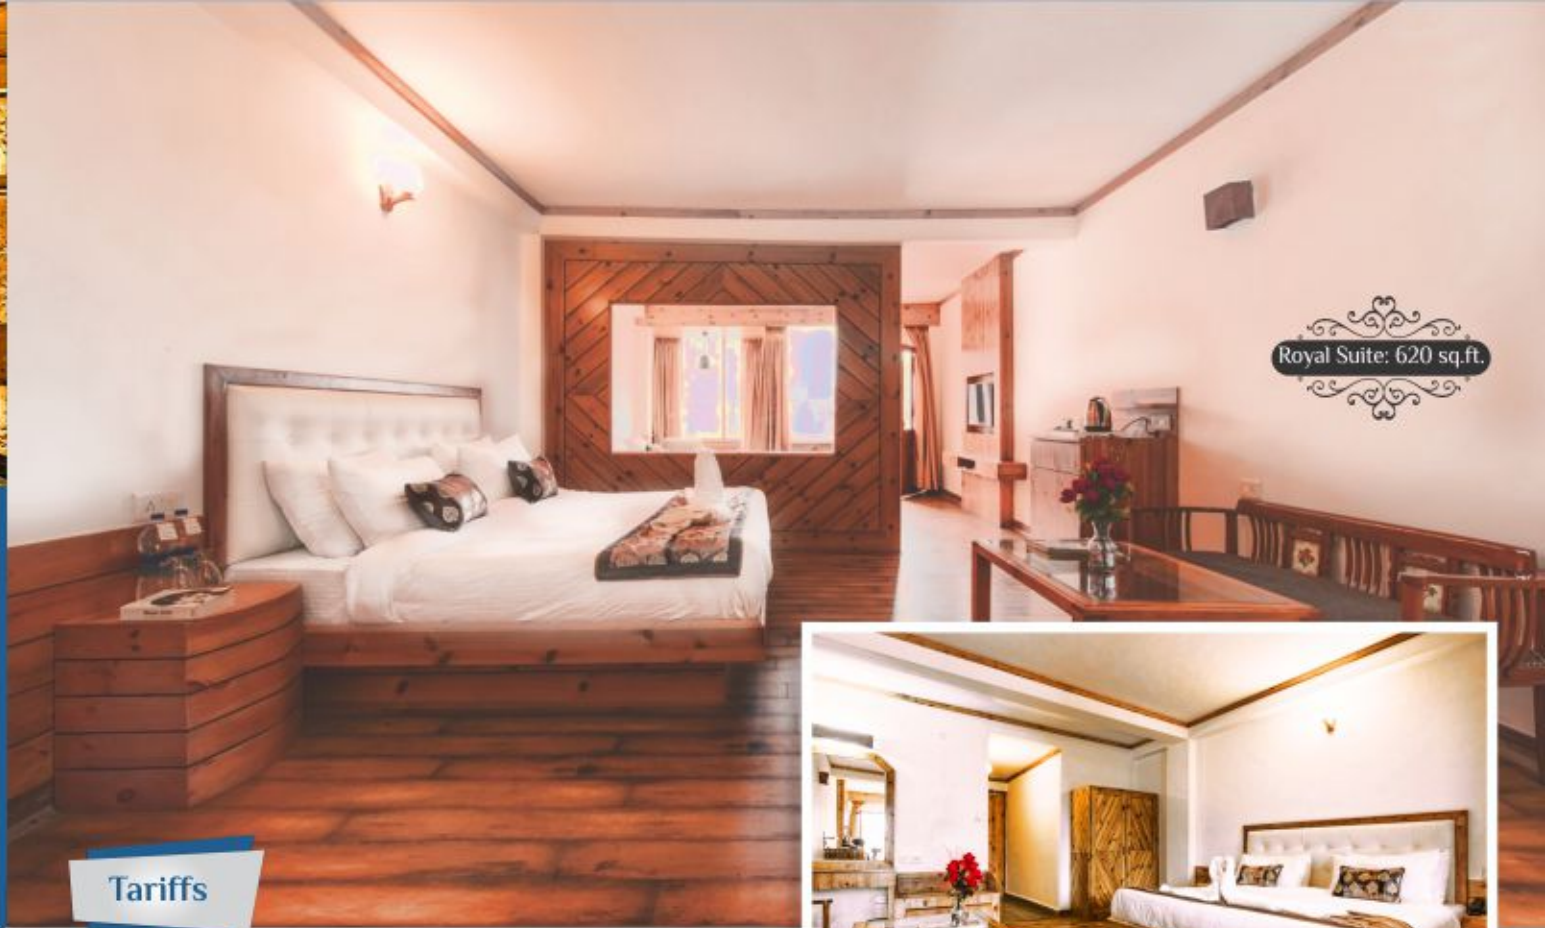

About Us

With us Manali becomes a wonderful experience to be remembered. We ensure you that our facilities and services will provide you a positive experience. Be it a family holiday or a couple for honeymoon, a general tour, or a business meeting, our hotel becomes the ultimate choice. We have 23 well designed rooms each having its own private balcony giving you the view of the beautiful snow covered valleys and lush green forest of the Deodar (Pine) trees. At "The Whispering Inn" we commit on providing the best benefits and rewards for the valuable time you will be spending with us.