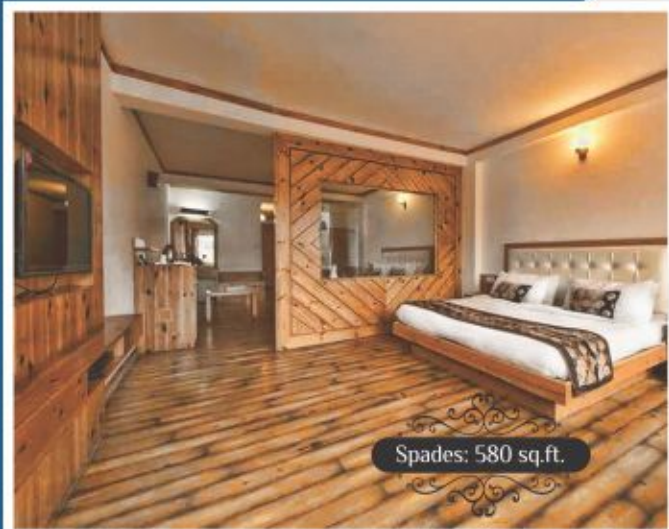

Spades: 580 sq.ft.